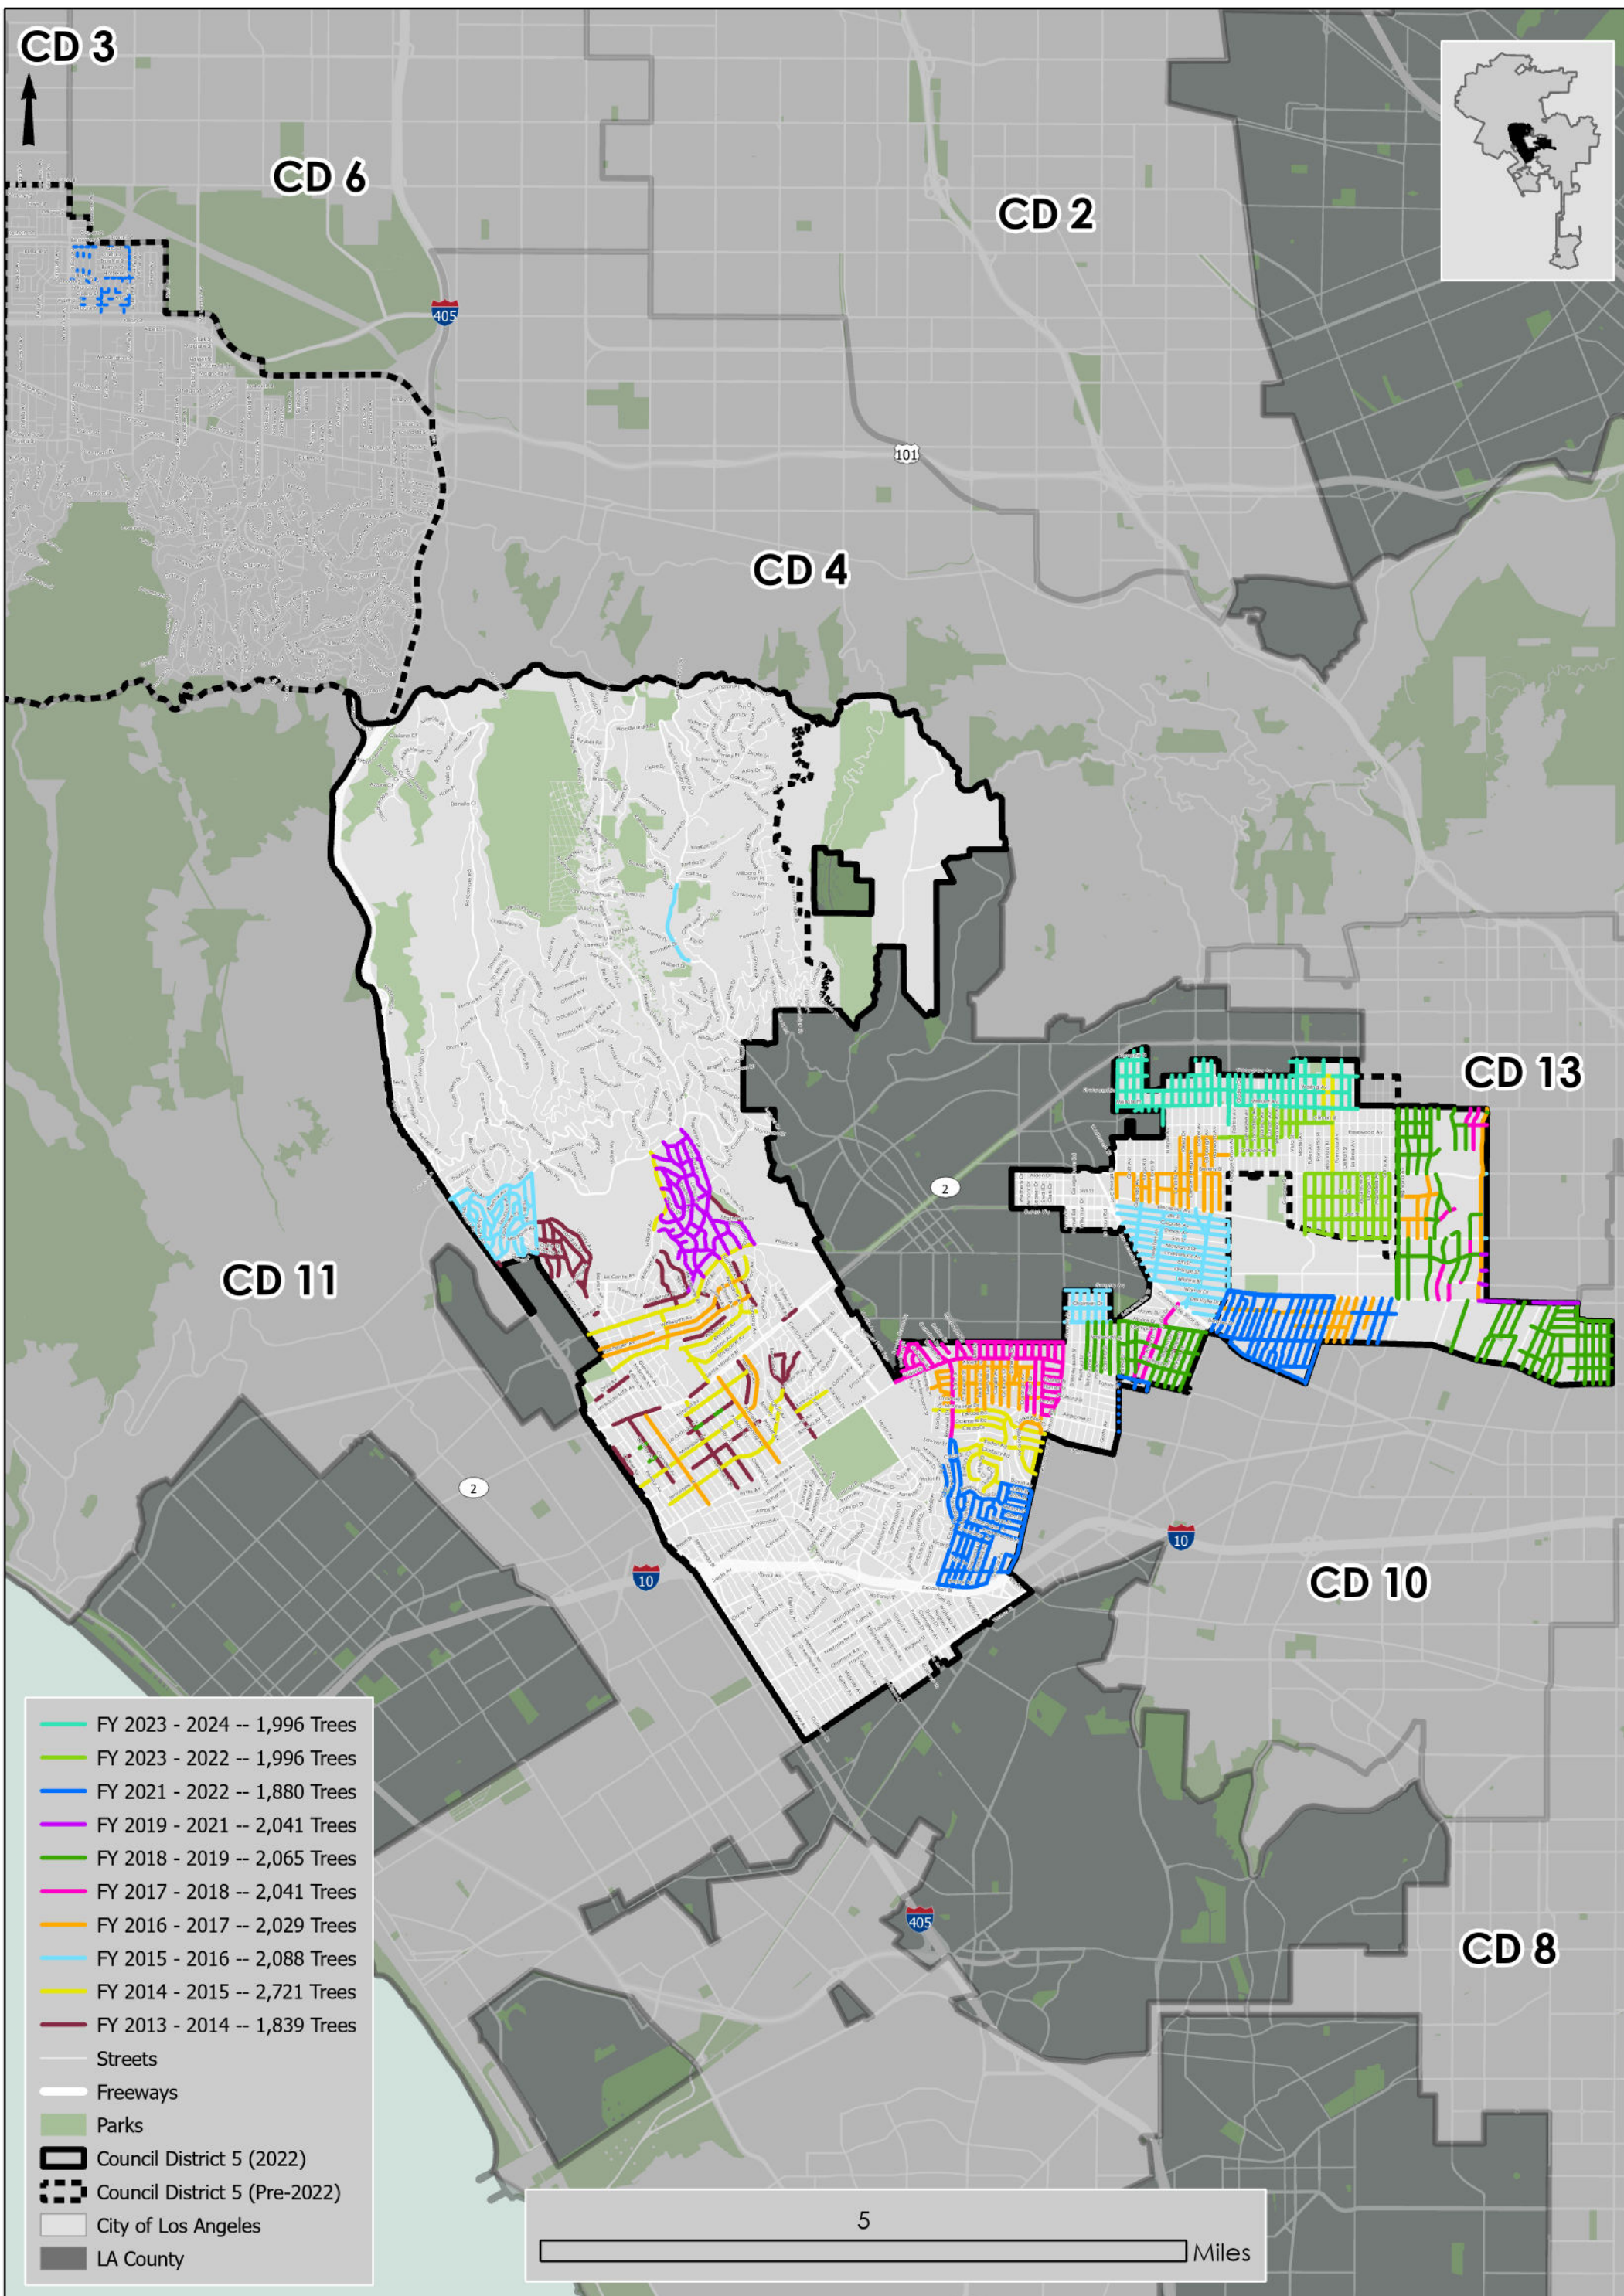

Tree Trimming Council District 5

- FY 2023 - 2024 -- 1,996 Trees
- FY 2023 - 2022 -- 1,996 Trees
- FY 2021 - 2022 -- 1,880 Trees
- FY 2019 - 2021 -- 2,041 Trees
- FY 2018 - 2019 -- 2,065 Trees
- FY 2017 - 2018 -- 2,041 Trees
- FY 2016 - 2017 -- 2,029 Trees
- FY 2015 - 2016 -- 2,088 Trees
- FY 2014 - 2015 -- 2,721 Trees
- FY 2013 - 2014 -- 1,839 Trees

- Streets
- Freeways
- Parks
- Council District 5 (2022)
- Council District 5 (Pre-2022)
- City of Los Angeles
- LA County

5 Miles